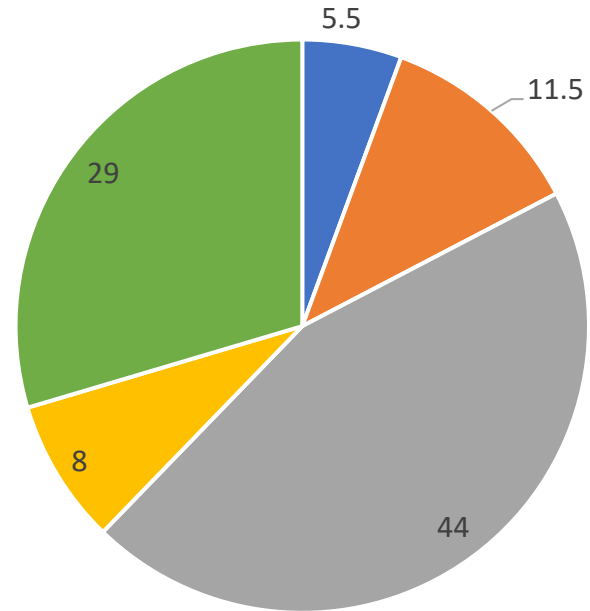

25

PURCH:
Population-based
Urban & Rural
Community Health

T.H. Chan
School of Medicine

Our Programs

Application Volume

Which Racial Identities are URiM?

Native American / Native Alaskan

Black / African American

Latinx / Hispanic

Native Hawaiian / Pacific Islander

AAMC

Completed Applications

Interviewed

Accepted

Matriculated

US Demographics

UMassChan Demographics 2024

MA Demographics

US Med Schools Demographics 2024

Black
Latinx
Asian
White
Other
Native

1 2 3 4 5 6

1 2 3 4 5 6

Pathway

Recruitment