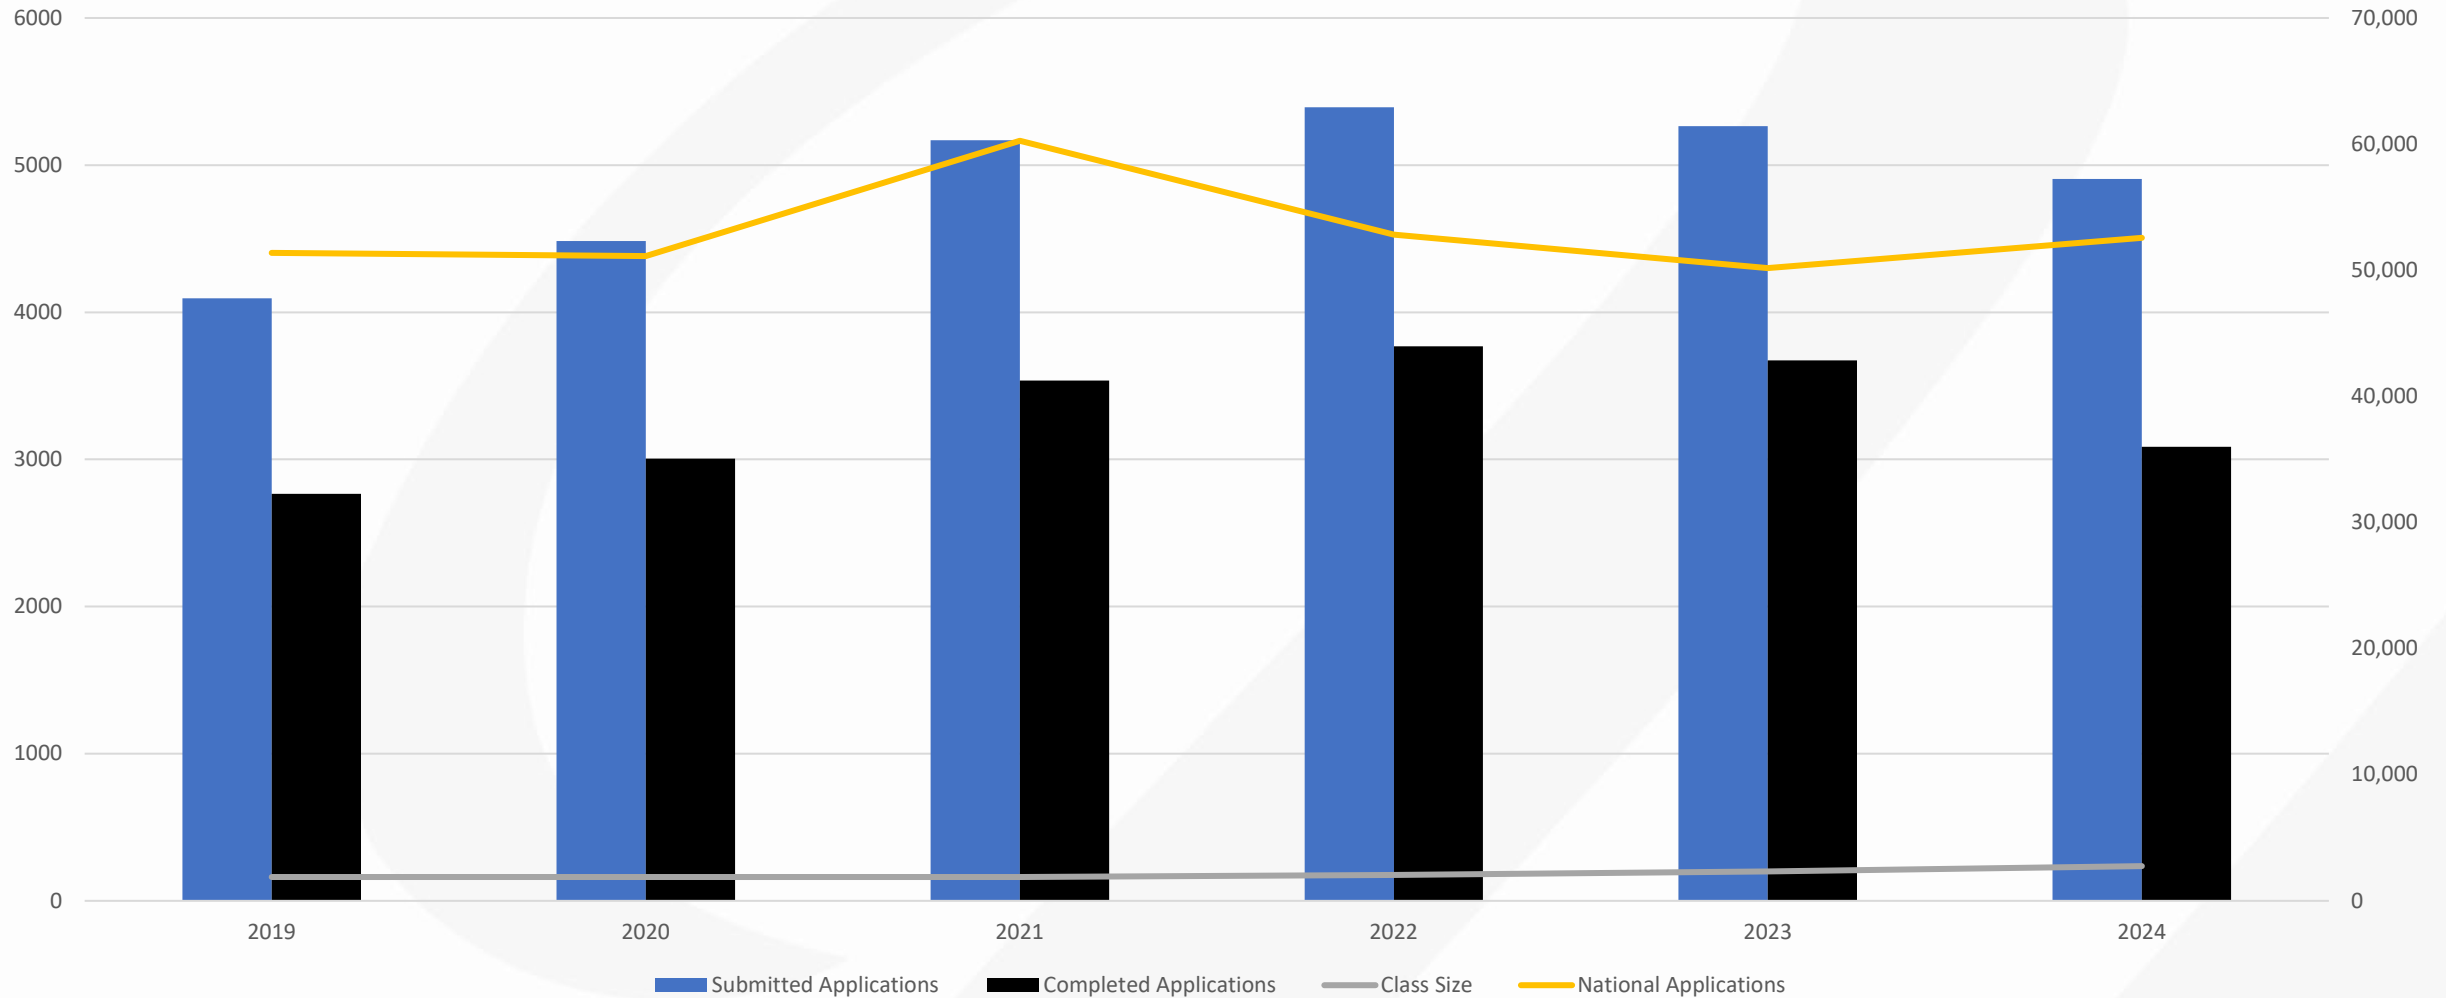

25

PURCH:
Population-based
Urban & Rural
Community Health

T.H. Chan
School of Medicine

Our Programs

Application Volume

Which Racial Identities are URiM?

Native American / Native Alaskan

Black / African American