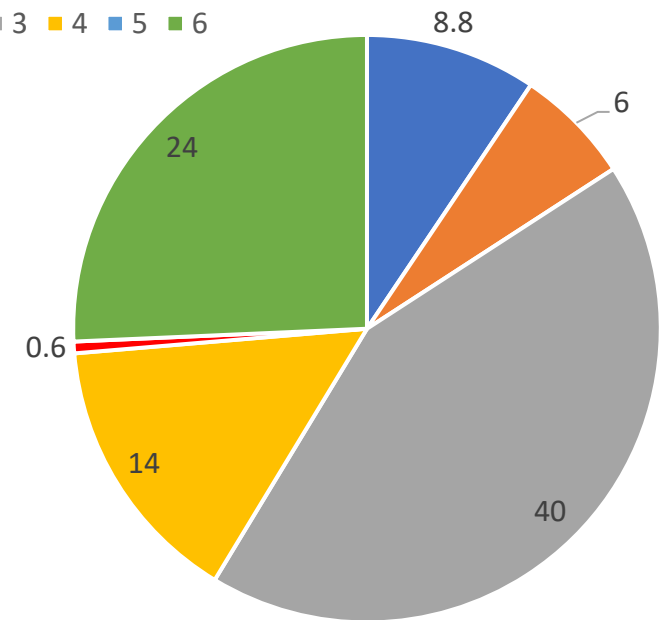

25

PURCH:
Population-based
Urban & Rural
Community Health

T.H. Chan
School of Medicine

Our Programs

Application Volume

Which Racial Identities are URiM?

Native American / Native Alaskan

Black / African American

Latinx / Hispanic

Native Hawaiian / Pacific Islander

AAMC

Completed Applications

Interviewed

Accepted

Matriculated

US Demographics

UMassChan Demographics 2024

MA Demographics

US Med Schools Demographics 2024

Black
Latinx
Asian
White
Other
Native

1 2 3 4 5 6

1 2 3 4 5 6

Pathway

Recruitment