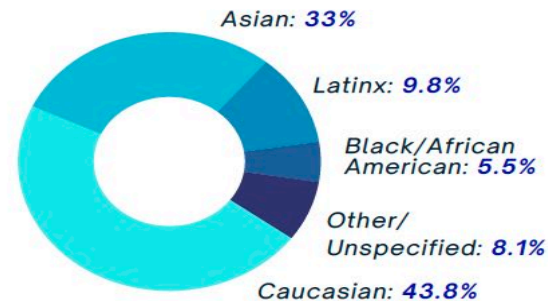

Age Range: 21-40; Average Age: 24

46

**ECONOMICALLY
DISADVANTAGED
BACKGROUND**

23

**FIRST GENERATION
COLLEGE STUDENTS**

RACE/ETHNICITY

EXPERIENCE AND ACCOMPLISHMENTS

- **137 Publications; 157 Honors and Awards**
- **Average of 1,473 hours of research experience per incoming student, with 347,510 combined research hours**
- **30 languages represented including Arabic, ASL, Korean, Portuguese, Russian, Spanish, and Vietnamese**