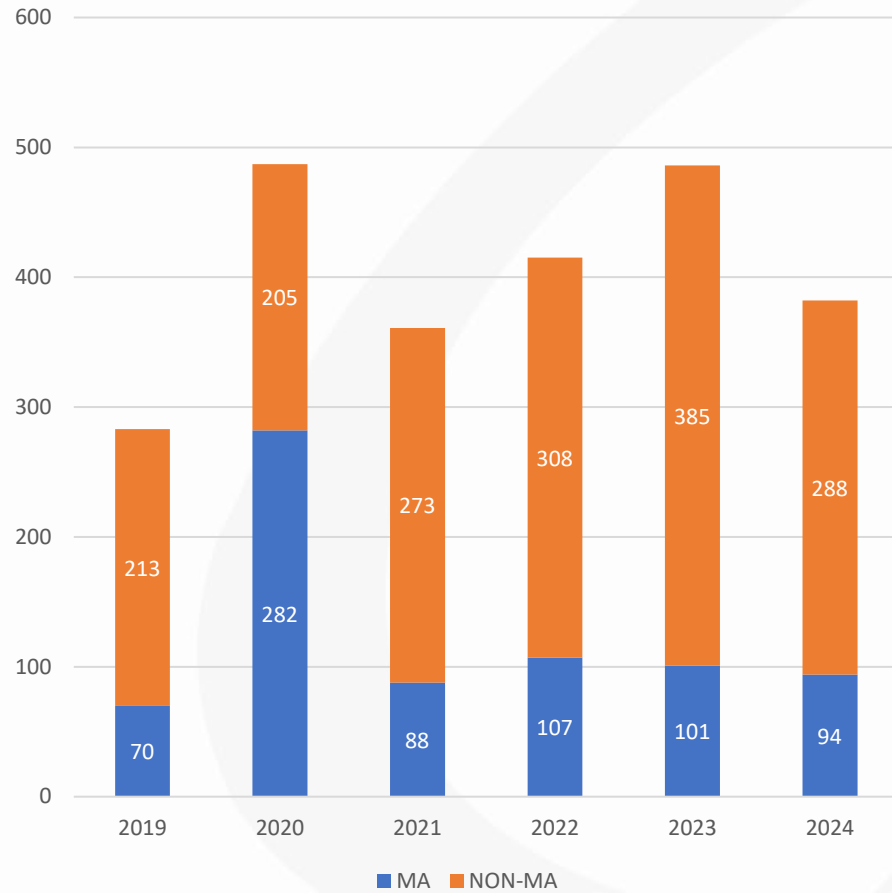

Completed Applications