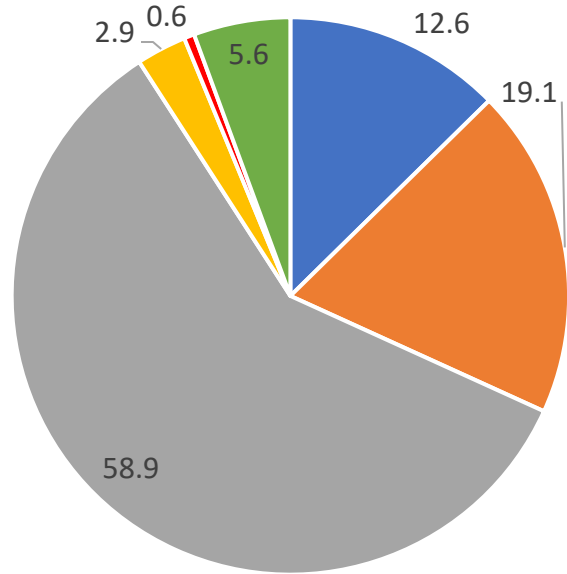

Latinx / Hispanic

Native Hawaiian / Pacific Islander

AAMC

Completed Applications

Interviewed

Accepted

Matriculated

US Demographics

UMassChan Demographics 2024

MA Demographics

US Med Schools Demographics 2024

Black
Latinx
Asian
White
Other
Native

1 2 3 4 5 6

1 2 3 4 5 6

Pathway

Recruitment